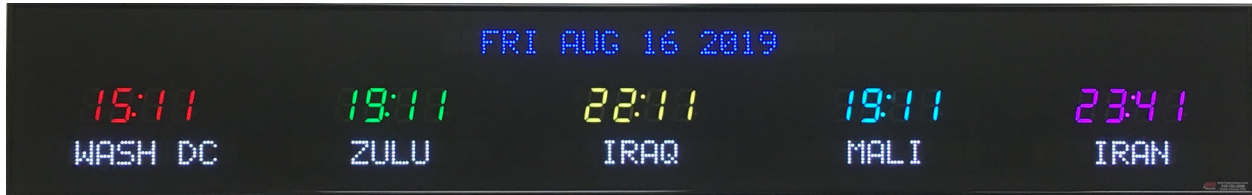

6618 Style Time Zone Clock

Model 6618I - 1.8" time, 1.2" zone labels & 20 character date, 5 zone

Model 6618U - 2.5" time, 1.2" zone labels & 20 character date, 6 zone

The 6618 series time zone clocks have user changeable multi-color bar-segment LED time displays with a ten character user changeable multi-color dot matrix digital zone label below and either a ten or twenty character date at the top of the clock. In many 6618 models, the clock can display up to 18 time zones through page flipping. For Example, a six zone clock can show three pages of time zone information. Likewise, a four zone unit can show four pages.

Each 6618 clock comes standard with an OCXO oscillator, which is accurate to .06 seconds per year, or 1 second over 20 years.

For easy clock management, an infrared (IR) remote control is included with every 6618 model. An optional BRG Time Commander IR Touch Pad Remote control to use with all of your time zone clocks.

Every 6618 model includes your choice of an Ethernet or USB interface for easy time zone parameter control.

Features:

- OCXO oscillator accurate to .06 seconds per year
- 1.8", 2.5" or 4.0" user changeable multi-color bar segment LEDs for displaying time (red, blue, green, yellow, magenta, cyan or white LEDs)
- 1.2" or 2.0" user changeable multi-color 10 character alpha numeric dot matrix LEDs for displaying zone names
- Models that display from 2 to 8 separate time zones
- Zone flipping feature that allows up to 18 zones in a single clock*
- The day & date are displayed at the top clock using either 10 or 20 characters*
- 12 or 24 hour format
- DST and time zone offsets supported
- PC Interface: USB (default), Ethernet (\$0 cost option)
- IR remote control included
- Black brushed Aluminum frame
- Multiple cord lengths available
- US, British, Australian or European plugs
- 100-240 VAC. 50-60 cycle power
- Available on GSA, contract GS-02F-0030U